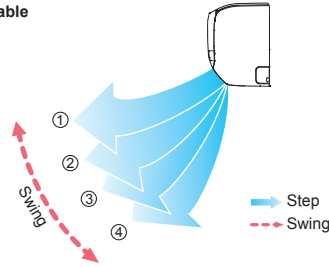

■ Compact & Slim design

By using DC fan motor, compact design is realized.

■ More comfort airflow by adopting power diffuser

“Vertical airflow” provides powerful floor level heating

“Horizontal airflow” does not blow cool air directly at the occupants in the room

■ Double auto swing

A combination of up/down and right/left directional swing allows three-dimensional air direction control.

5 steps selectable

4 steps selectable

■ Easy maintenance

Simplification of drain pan cleaning improves maintenance-ability.

Apple-catechin Filter

Apple-catechin filter uses static electricity to clean fine particles and dust in the air.