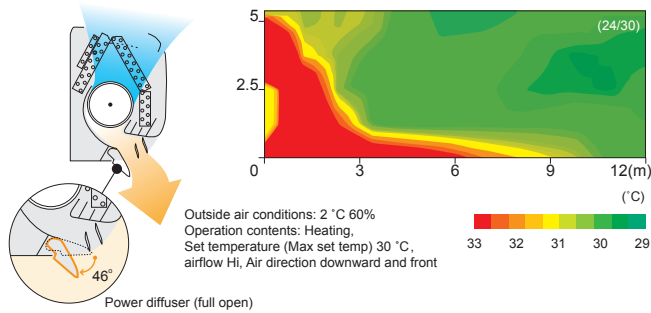

■ Compact & Slim design

By using DC fan motor, compact design is realized.

■ More comfort airflow by adopting power diffuser

“Vertical airflow” provides powerful floor level heating

“Horizontal airflow” does not blow cool air directly at the occupants in the room

■ Double auto swing

A combination of up/down and right/left directional swing allows three-dimensional air direction control.

5 steps selectable

4 steps selectable

■ Easy maintenance

Simplification of drain pan cleaning improves maintenance-ability.

Apple-catechin Filter

Apple-catechin filter uses static electricity to clean fine particles and dust in the air.