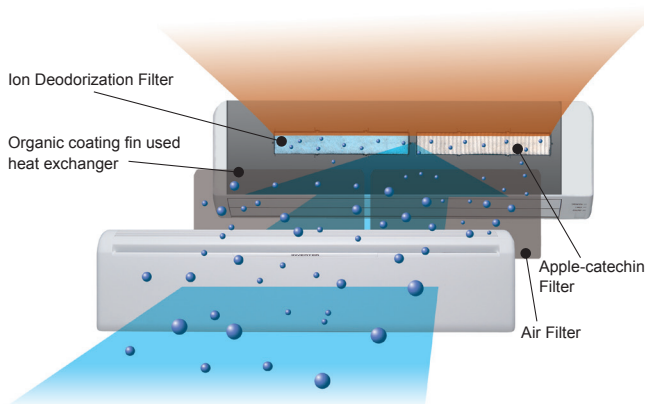

■ Compact & Slim design

By using DC fan motor, compact design is realized.

■ More comfort airflow by adopting power diffuser

“Vertical airflow” provides powerful floor level heating

“Horizontal airflow” does not blow cool air directly at the occupants in the room

■ Double auto swing

A combination of up/down and right/left directional swing allows three-dimensional air direction control.

5 steps selectable

4 steps selectable

■ Easy maintenance

Simplification of drain pan cleaning improves maintenance-ability.

■ Air conditioner filter features

High quality air conditioning by incorporation of high performance filter.

Ion Deodorization Filter

The filter deodorizes by powerfully decomposing absorbed odors using the oxidizing and reducing effects of ions generated by the ultra-fine-particle ceramic.

Apple-catechin Filter

Apple-catechin filter uses static electricity to clean fine particles and dust in the air.