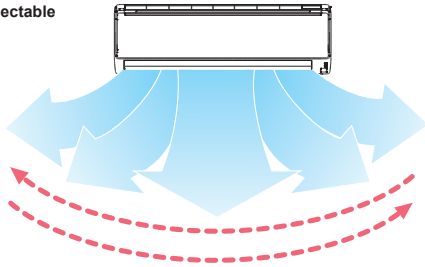

■ Compact & Slim design

By using DC fan motor, compact design is realized.

■ More comfort airflow by adopting power diffuser

“Vertical airflow” provides powerful floor level heating

“Horizontal airflow” does not blow cool air directly at the occupants in the room

■ Double auto swing

A combination of up/down and right/left directional swing allows three-dimensional air direction control.

5 steps selectable

4 steps selectable

■ Easy maintenance

Simplification of drain pan cleaning improves maintenance-ability.

Apple-catechin Filter

Apple-catechin filter uses static electricity to clean fine particles and dust in the air.