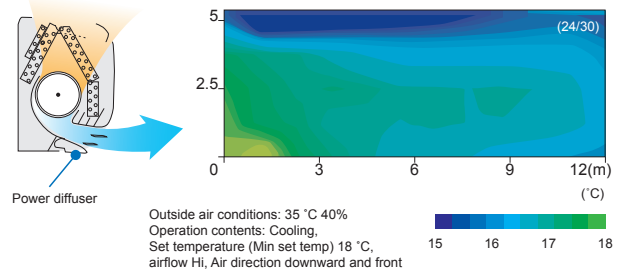

■ Compact & Slim design

By using DC fan motor, compact design is realized.

■ More comfort airflow by adopting power diffuser

“Vertical airflow” provides powerful floor level heating

“Horizontal airflow” does not blow cool air directly at the occupants in the room

■ Double auto swing

A combination of up/down and right/left directional swing allows three-dimensional air direction control.

5 steps selectable

4 steps selectable

■ Easy maintenance

Simplification of drain pan cleaning improves maintenance-ability.