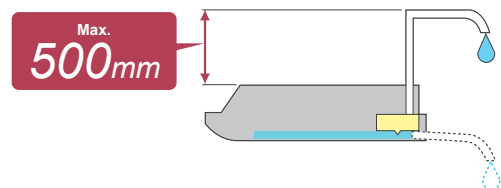

A combination of right/left and up/down directional swing allows 3-dimensional air direction control.

5 steps selectable

5 steps selectable

- ⇨ Steps
- ⇨ Swing: Cooling, Dry and Fan mode
- ⇨ Swing: Heating and Fan mode

ABAG 30 / 36 / 45LR

Fresh Air Intake

ABAG 30 / 36 / 45LR

Condensate Lift-up Mechanism (Option)

Optional drain lift-up mechanism allows flexible installation.

ABAG 30 / 36 / 45LR