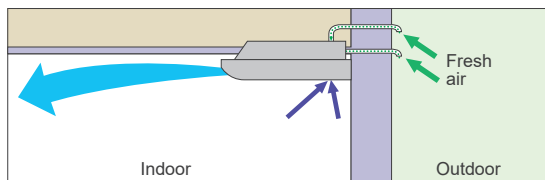

A combination of right/left and up/down directional swing allows

5 steps selectable

7 steps selectable

- ⇨ Steps
- ⇨ Swing: Cooling, Dry and Fan mode
- ⇨ Swing: Heating and Fan mode

ABAG 18LV

Multi Auto Swing

A combination of right/left and up/down directional swing allows 3-dimensional air direction control.

5 steps selectable

5 steps selectable

- ⇨ Steps
- ⇨ Swing: Cooling, Dry and Fan mode
- ⇨ Swing: Heating and Fan mode

ABAG 30 / 36 / 45LR

Fresh Air Intake

ABAG 30 / 36 / 45LR

Condensate Lift-up Mechanism (Option)

Optional drain lift-up mechanism allows flexible installation.

ABAG 30 / 36 / 45LR