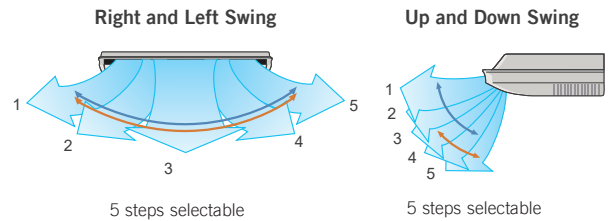

A combination of right/left and up/down directional swing allows

5 steps selectable

7 steps selectable

- ⇨ Steps
- ⇨ Swing: Cooling, Dry and Fan mode
- ⇨ Swing: Heating and Fan mode

ABAG 18LV

Multi Auto Swing

A combination of right/left and up/down directional swing allows 3-dimensional air direction control.

5 steps selectable

5 steps selectable

- ⇨ Steps
- ⇨ Swing: Cooling, Dry and Fan mode
- ⇨ Swing: Heating and Fan mode