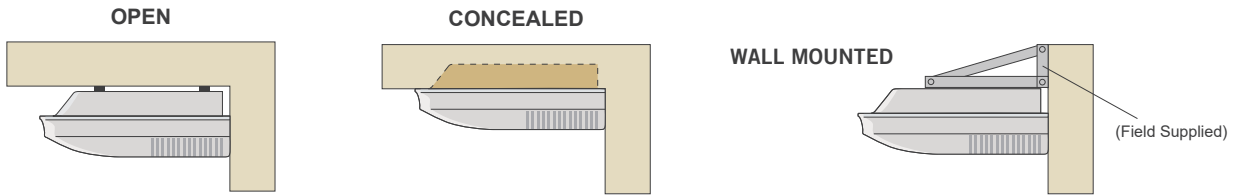

Flexible Installation

Example for floor installation

ABAG 18LV

Example for ceiling installation

ABAG 18LV
ABAG 30 / 36 / 45LR

Installation

ABAG 30 / 36 / 45LR

Double Auto Swing

A combination of right/left and up/down directional swing allows

5 steps selectable

7 steps selectable

- ⇨ Steps
- ⇨ Swing: Cooling, Dry and Fan mode
- ⇨ Swing: Heating and Fan mode

ABAG 18LV

Multi Auto Swing

A combination of right/left and up/down directional swing allows 3-dimensional air direction control.

5 steps selectable

5 steps selectable

- ⇨ Steps
- ⇨ Swing: Cooling, Dry and Fan mode
- ⇨ Swing: Heating and Fan mode