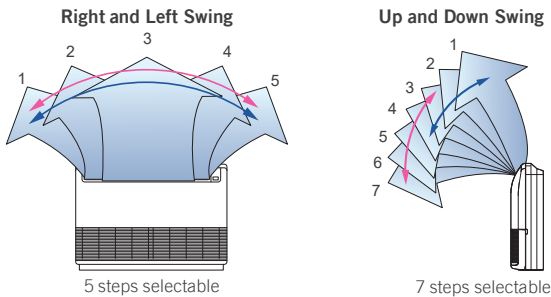

Flexible Installation

Example for floor installation

ABAG 18LV

Example for ceiling installation

ABAG 18LV
ABAG 30 / 36 / 45LR

Installation

ABAG 30 / 36 / 45LR

Double Auto Swing

A combination of right/left and up/down directional swing allows

5 steps selectable

7 steps selectable

- ⇨ Steps
- ⇨ Swing: Cooling, Dry and Fan mode
- ⇨ Swing: Heating and Fan mode

ABAG 18LV

Multi Auto Swing

A combination of right/left and up/down directional swing allows 3-dimensional air direction control.

5 steps selectable

5 steps selectable

- ⇨ Steps
- ⇨ Swing: Cooling, Dry and Fan mode
- ⇨ Swing: Heating and Fan mode